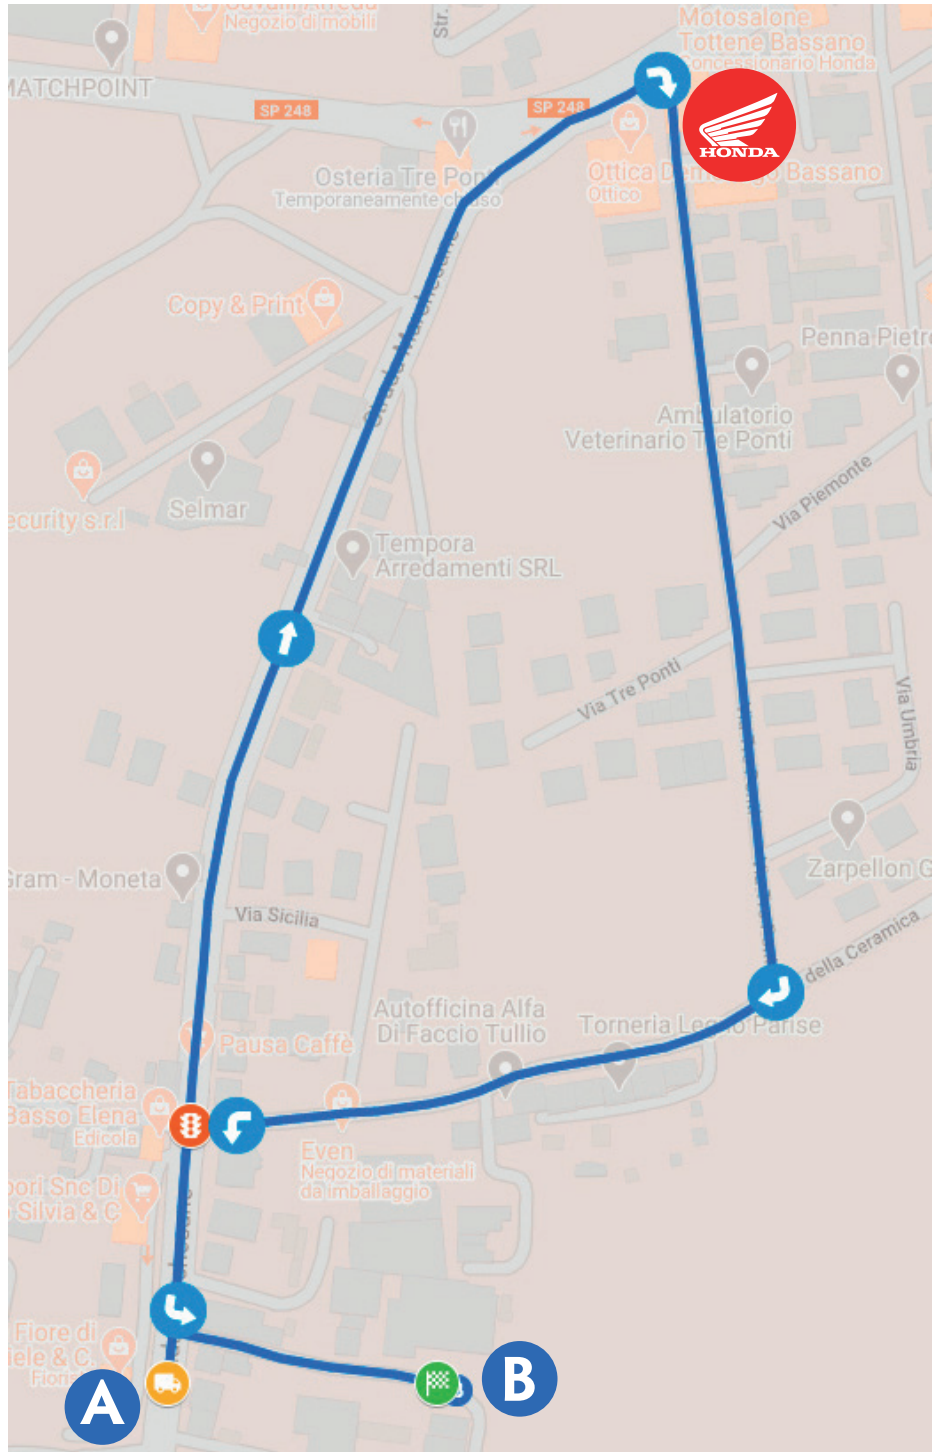

ROUTE FOR TRUCK COMING FROM THE SOUTH

RO: Traseu pentru camioane care vin din sud | **UA:** Marshrut dlya vantazhivok, shcho yidut' z pivdnya
SRB: Ruta za kamione koji dolaze sa juga | **BG:** Marshrut za kamioni, idvashti ot yug

A Truck coming from the South

B Coverit srl
Strada Marchesane 123, 36061
Bassano del Grappa VI, Italia

www.lnnk.in/idai

Truck from the South

Truck from the South

Ahead

Ahead

Turn **RIGHT** at HONDA dealer

HONDA dealer

Turn **RIGHT**

Turn RIGHT

Turn **RIGHT**

Turn RIGHT

Turn **LEFT** at Traffic Light

Traffic Light

Turn **LEFT**

Turn LEFT

Turn **LEFT**

Turn LEFT

COVERIT loading area

Truck loading area

www.lnnk.in/idai